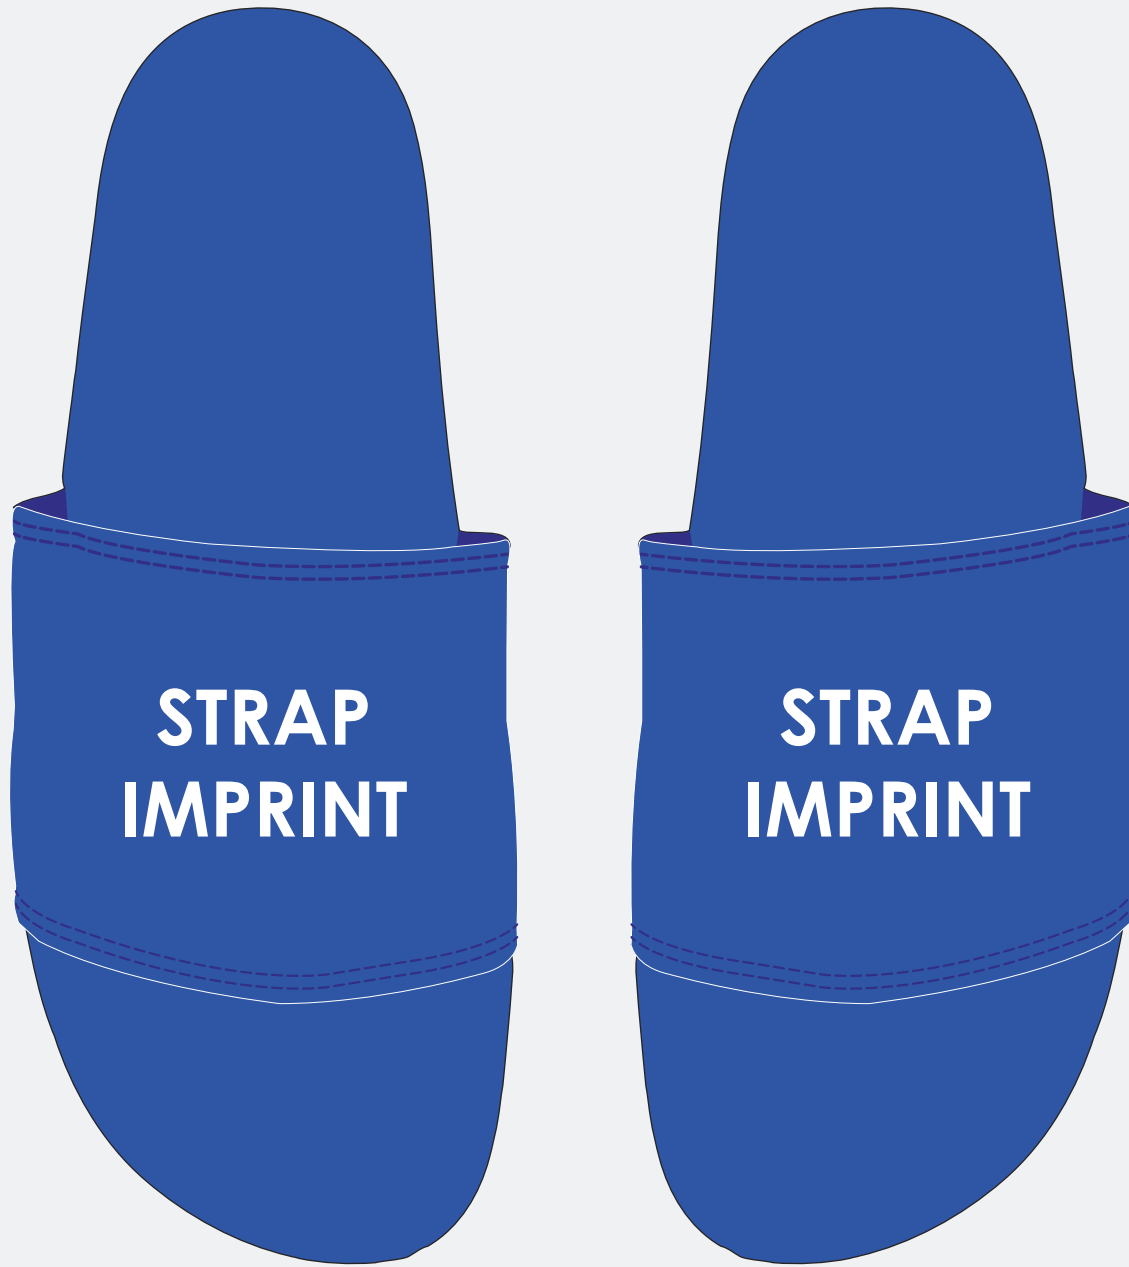

TOP VIEW

MAXIMUM STRAP ART AREA

2.0" x 1.75"

STOCK COLORS

BLACK

WHITE

GRAY

RED

ROYAL BLUE

AVAILABLE SIZES

TS: fits toddler small - size 10 (6½ in.)
TM: fits toddler medium - size 13 (7½ in.)
TL: fits toddler large - size 3 (8½ in.)

SM: fits women's sizes 6-7½
MED: fits women's sizes 8-10
LG: fits men's sizes 9-11
XL: fits men's sizes 11½-13