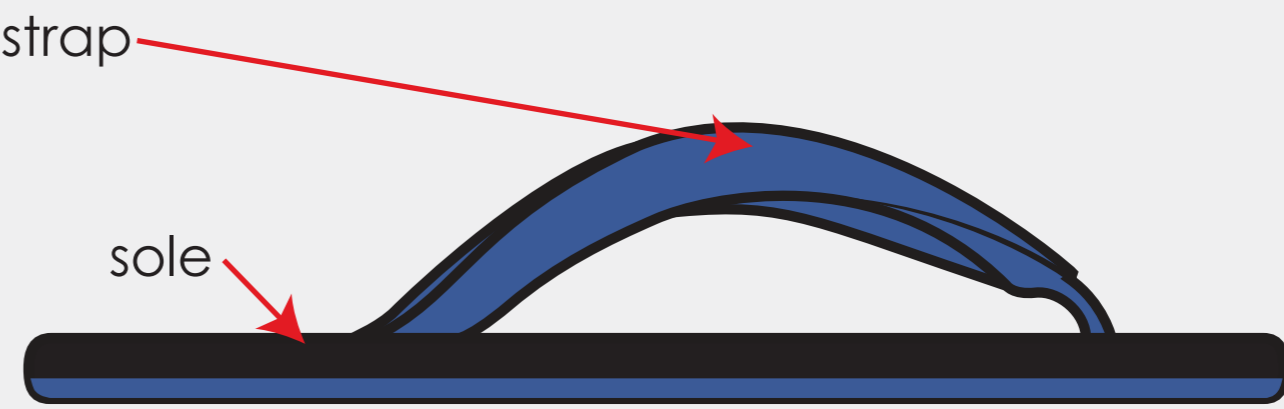

TOP VIEW

SIDE VIEW

Black / Royal Blue

MAXIMUM STRAP ART AREA  
" x 0."

AVAILABLE  
SIZES

<b>LS:</b>	Ladies small	Size 6-7.5
<b>LM:</b>	Ladies medium	Size 8-10
<b>ML:</b>	Mens large	Size 9-11
<b>MXL:</b>	Mens Xtra large	Size 11.5-13

585STRAP □ COLORS

BLACK	ORANGE
WHITE	ROYAL BLUE
GRAY	RED
GOL'	

□ SOLE COLORS

BLACK	7	BLACK	8
BLACK	9	BLACK	5
BLACK	2	5	7

Sizes can be mixed - minimum 10 pairs per size.