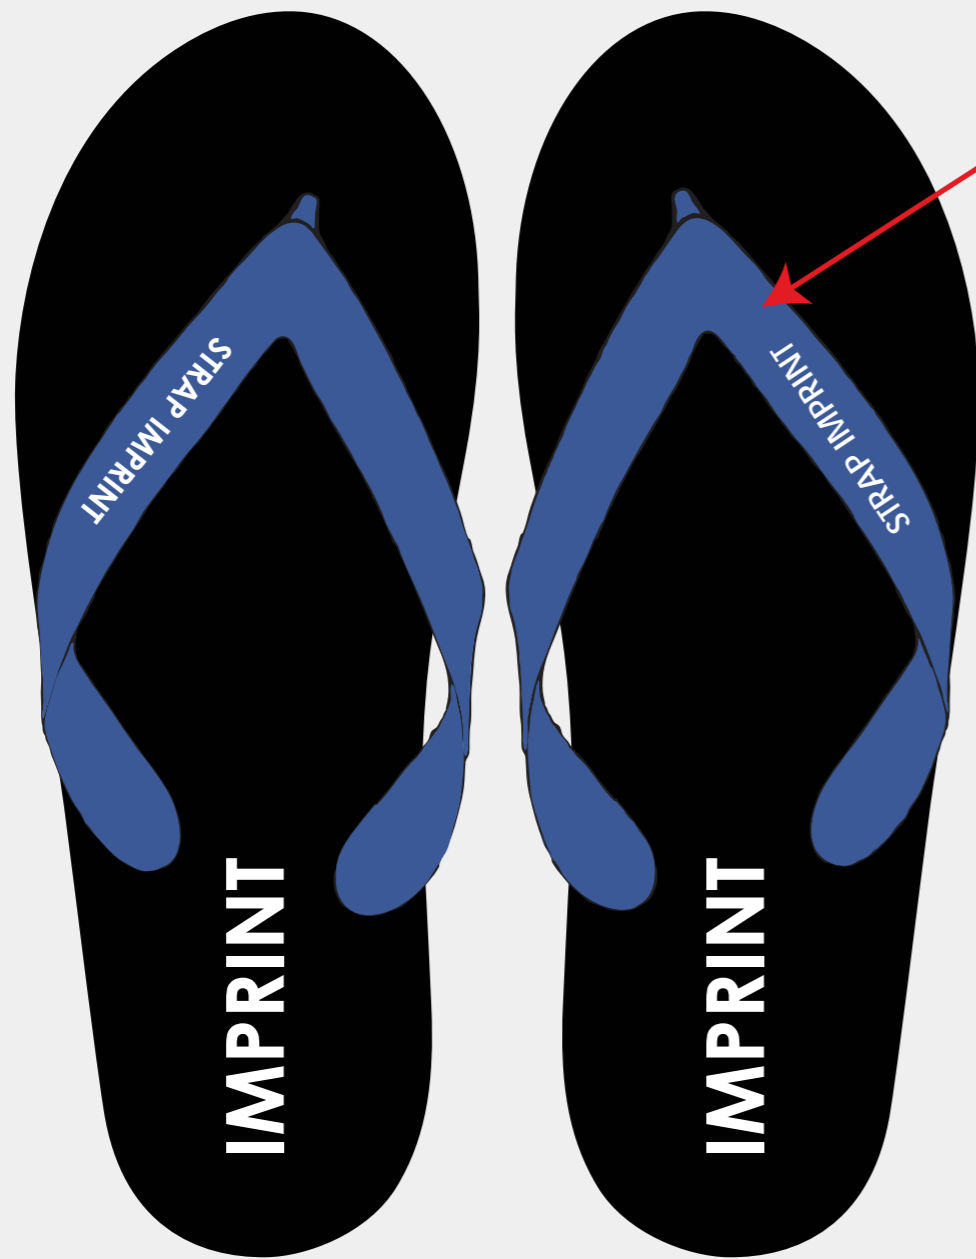

TOP VIEW

SIDE VIEW

Black / Royal Blue

MAXIMUM STRAP ART AREA  
" x 0."

AVAILABLE  
SIZES

<b>LS:</b>	Ladies small	Size 6-7.5
<b>LM:</b>	Ladies medium	Size 8-10
<b>ML:</b>	Mens large	Size 9-11
<b>MXL:</b>	Mens Xtra large	Size 11.5-13

585STRAP □ COLORS

BLACK	ORANGE
WHITE	ROYAL BLUE
GRAY	RED
GOL'	

□ SOLE COLORS

BLACK	7	BLACK	8
BLACK	9	BLACK	5
BLACK	2	5	7

Sizes can be mixed - minimum 10 pairs per size.