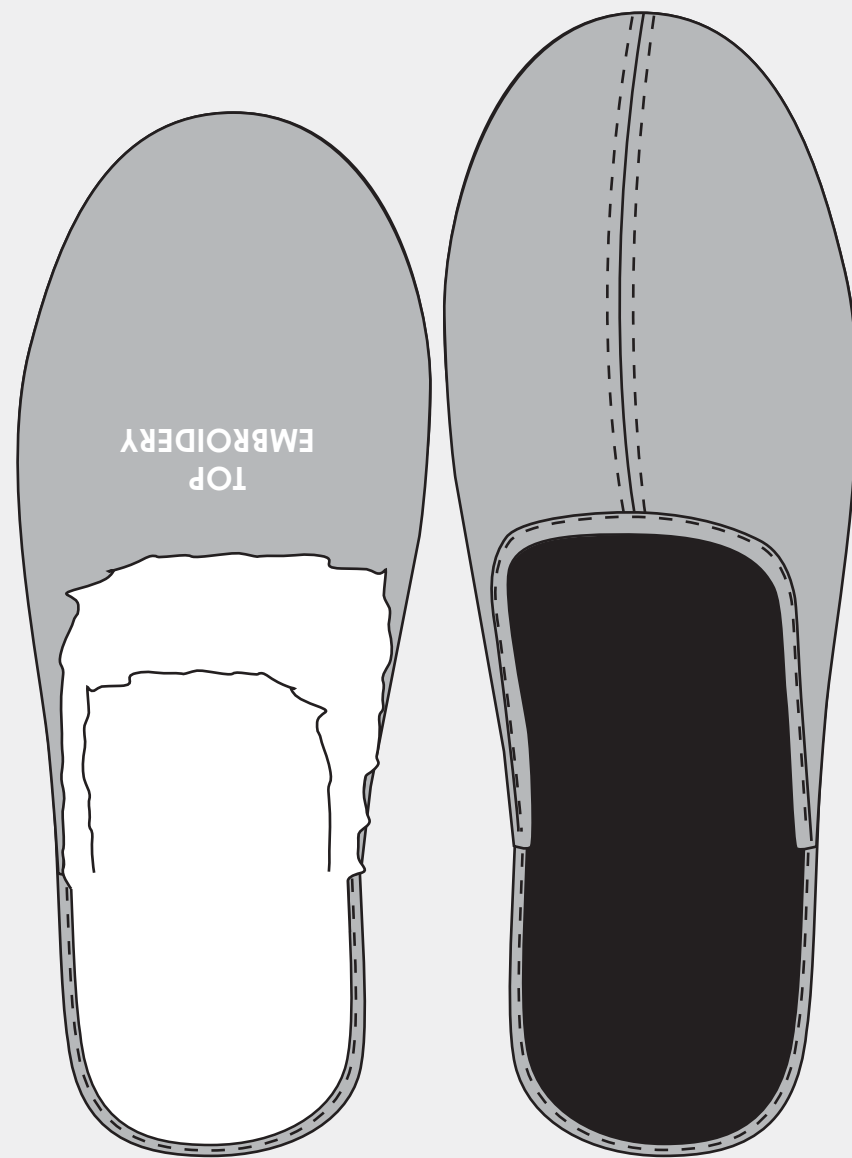

TOP VIEW

SIDE VIEW

**MAXIMUM EMBROIDERY
ART AREA**
3.5" x 2"

**AVAILABLE
SIZES**

LS:	Ladies small	Size 5-6
LM:	Ladies medium	Size 6.5-7.5
LL:	Ladies large	Size 8-9
UNISX:	Ladies Xtra Large	Size 9.5-10.5
	Mens medium	Size 8-9
ML:	Mens large	Size 9-11.5
MXL:	Mens Xtra large	Size 12-13
MXXL:	Mens Xtra, xtra large	Size 13-14

Sizes can be mixed - minimum 10 pairs per size.

**STOCK
EVA/PE SOLE
COLORS**

BLACK	PINK 212 U
WHITE	ORANGE 151 U
NAVY BLUE 296 U	LIME GREEN 375 U
ROYAL BLUE 287 U	AQUA 2995 U
RED 186 U	BROWN 497 U
GRAY 423 U	TAN 470 U
YELLOW U	BEIGE 466 U