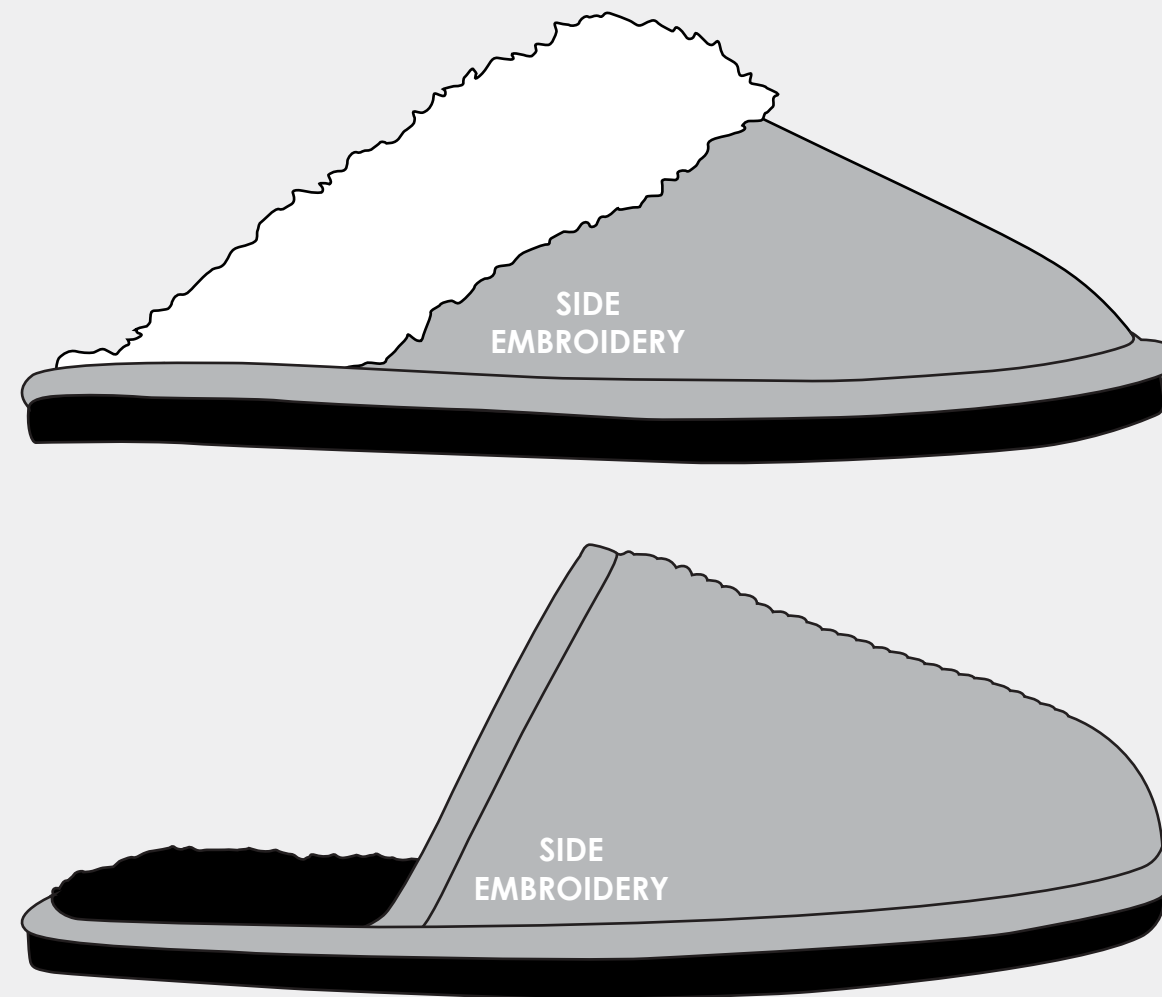

TOP VIEW

SIDE VIEW

**MAXIMUM EMBROIDERY
ART AREA**
3.5" x 2"

**AVAILABLE
SIZES**

LS:	Ladies small	Size 5-6
LM:	Ladies medium	Size 6.5-7.5
LL:	Ladies large	Size 8-9
UNISX:	Ladies Xtra Large	Size 9.5-10.5
	Mens medium	Size 8-9
ML:	Mens large	Size 9-11.5
MXL:	Mens Xtra large	Size 12-13
MXXL:	Mens Xtra, xtra large	Size 13-14

Sizes can be mixed - minimum 10 pairs per size.

**STOCK
EVA/PE SOLE
COLORS**

BLACK	PINK 212 U
WHITE	ORANGE 151 U
NAVY BLUE 296 U	LIME GREEN 375 U
ROYAL BLUE 287 U	AQUA 2995 U
RED 186 U	BROWN 497 U
GRAY 423 U	TAN 470 U
YELLOW U	BEIGE 466 U