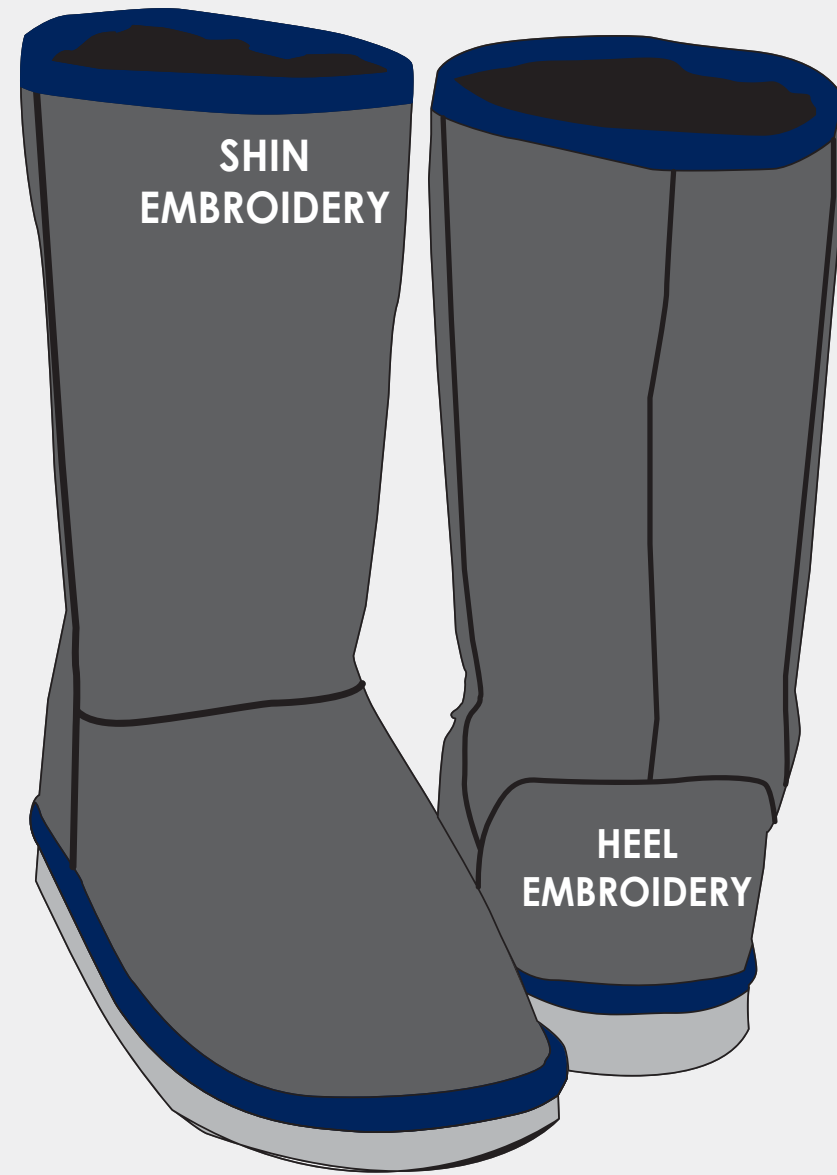

FRONT AND BACK VIEW

SIDE VIEW

MAXIMUM ART AREA

Shin embroidery area: 4" x 2.75"

Heel embroidery area: 3" x 2"

AVAILABLE SIZES

- | | |
|----------------------|--------------------|
| L5 Ladies 5 | M9 Mens 9 |
| L6 Ladies 6 | M10 Mens 10 |
| L7 Ladies 7 | M11 Mens 11 |
| L8 Ladies 8 | M12 Mens 12 |
| L9 Ladies 9 | |
| L10 Ladies 10 | |

Sizes can be mixed - minimum 10 pairs per size.

STOCK EVA/PE COLORS

BLACK	PINK
WHITE	ORANGE
NAVY BLUE	LIME GREEN
ROYAL BLUE	AQUA
RED	BROWN
GRAY	TAN
YELLOW	BEIGE

STOCK SUEDE COLORS

BLACK
LIGHT GRAY
DARK GRAY
BEIGE
TAN
BROWN
NAVY BLUE